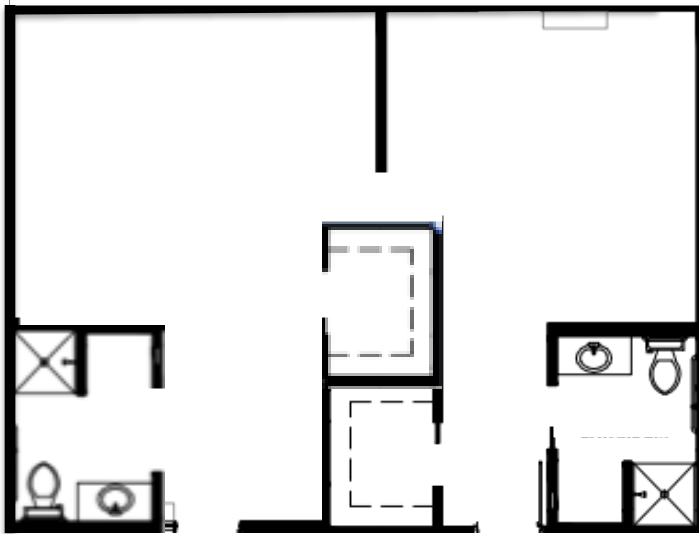

Two Bedrooms/Two Baths

648 square feet

This amazing apartment offers a separate bedroom and living room with large windows overlooking the wooded landscape. There are two handicap accessible bathrooms with extra storage. Kitchenette is equipped with refrigerator and microwave. State of the art safety features include sprinkler system, fire alarm and emergency call system, and 24 hour staff. The bedroom and living room have individual heat/air units, basic cable TV and Wi-Fi.