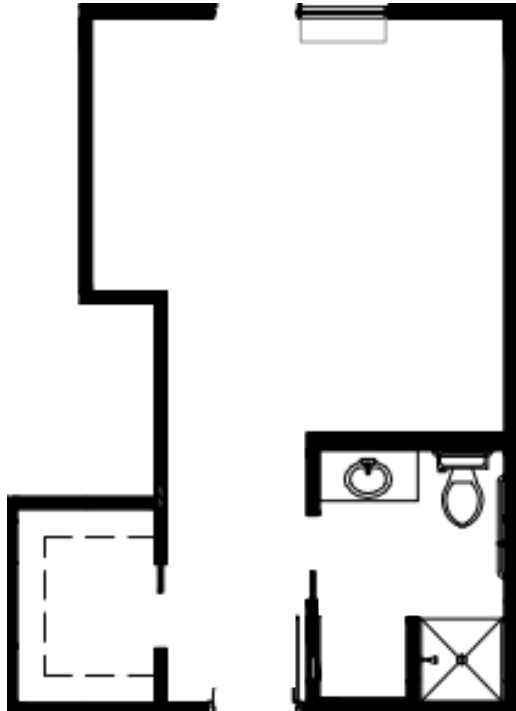

Studios

Deluxe Studio	329-374 square feet
Extra Large Studio	404 square feet

The Studios feature all the design elements needed for comfort and safety. This apartment has a kitchenette including refrigerator and microwave. Storage is plentiful with a walk-in closet. The bath is wheelchair accessible, with helpful grab bars and a walk-in shower. State of the art safety features include sprinkler system, fire alarm and emergency call system, and 24 hour staff. Also included is individual heating and cooling system, basic cable TV and Wi-Fi.