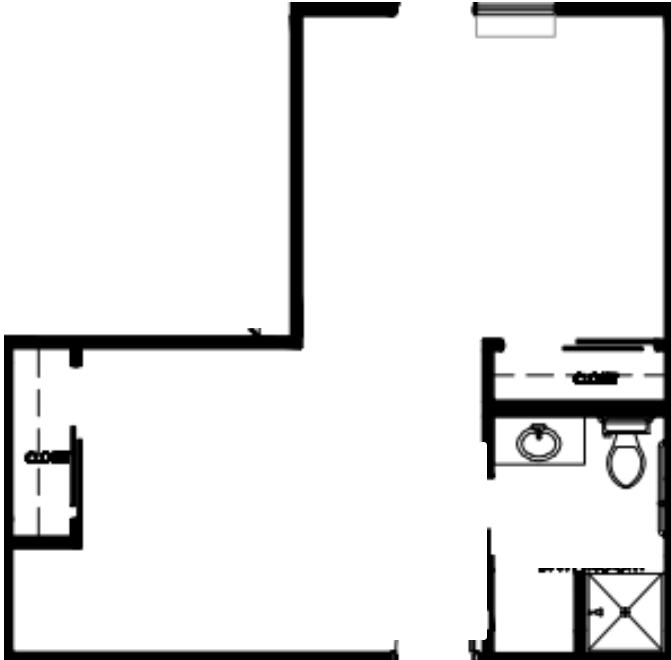

# 1 Bedroom/1 Bath

435-560 square feet

These spacious apartments offer a separate bedroom and living room with large windows. Right off the entry is a kitchenette equipped with refrigerator and microwave. The private bath with helpful grab bars is handicap accessible. The apartment features two full size closet plus additional storage in the bath. State of the art safety features include sprinkler system, fire alarm and emergency call system, and 24 hour staff. Each room has individual heat/air.