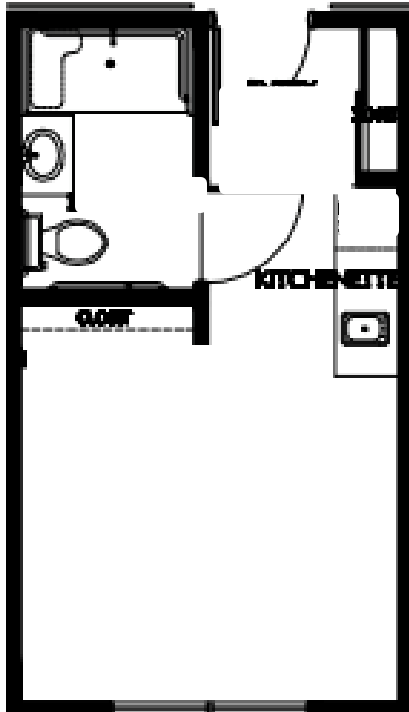

Studio

270 square feet

Our spacious, bright studio with large double windows feature a kitchenette equipped with sink, refrigerator and pantry. A generous closet provide plenty of storage space.

The wheelchair accessible bath has a walk-in shower with helpful grab bars. The apartment has individually controlled heating/air unit, and carpet throughout. State of the art safety features include sprinkler system, fire alarm and emergency call system, and 24 hour staff. Also included is basic cable TV and wi-fi.