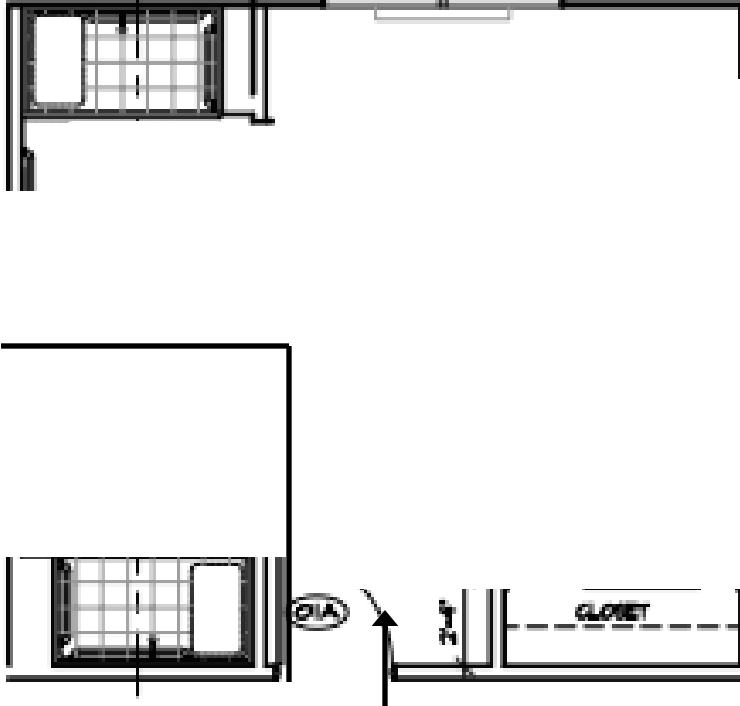

Studio

288 square feet

Enjoy complete privacy and peace of mind in this cozy studio apartment. Bright and airy with lots of light coming from the large windows overlooking the wooded landscape. The private bath with helpful grab bars is handicap accessible. A nice size closet is built into the unit. State of the art safety features include sprinkler system, fire alarm and emergency call system, and 24 hour staff. The studio has individually controlled heat/air, basic cable and wi-fi.