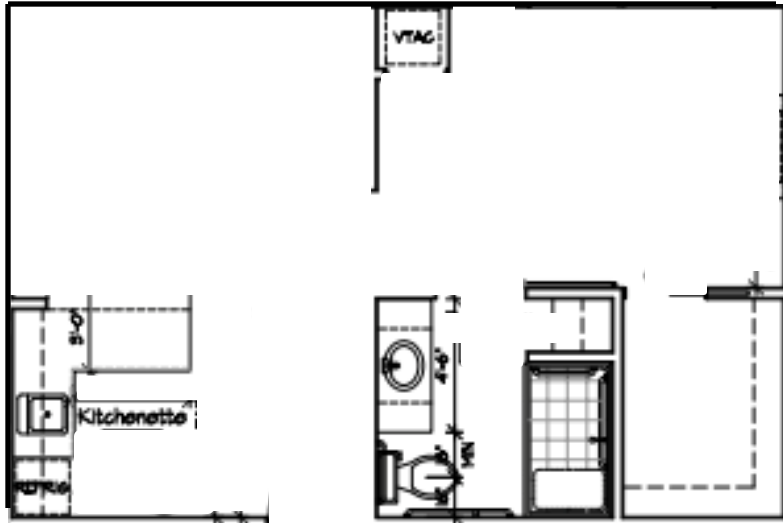

One Bedroom

477 square feet

This spacious apartment offers separate bedroom and living room with large windows overlooking the park or the wooded landscape. Right off the entry is a kitchenette equipped with sink, refrigerator and microwave. The kitchen bar is roomy enough for two. The private bath with helpful grab bars is handicap accessible. An extra large walk in closet offers plenty of storage. State of the art safety features include sprinkler system, fire alarm and emergency call system, and 24 hour staff. Each room has individual heat/air control, basic cable and wi-fi.