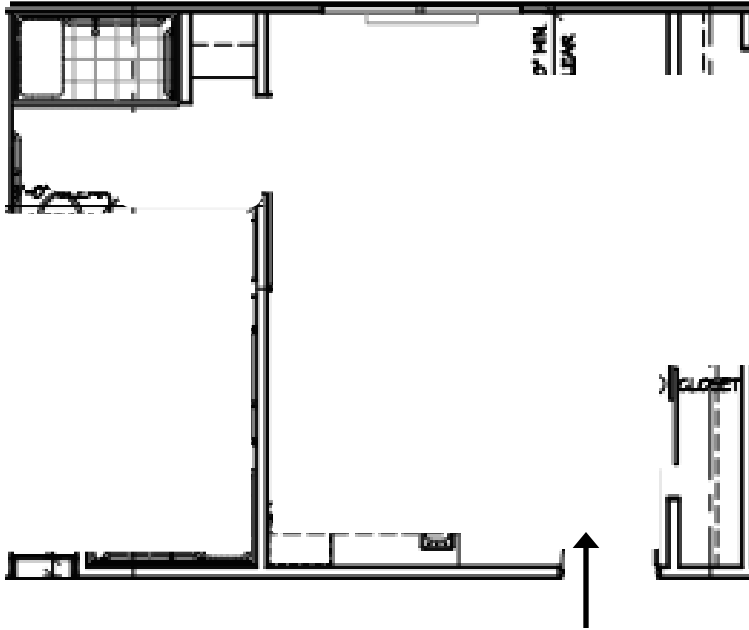

Deluxe Studio

324 square feet

Our most popular floor plan the Deluxe Studio has all the features you need for comfort and safety. This apartment has a kitchenette equipped with sink, refrigerator and microwave. Storage galore with closets in both the bedroom and the bathroom. The bath includes grab bars and is wheelchair accessible. State of the art safety features include sprinkler system, fire alarm and emergency call system, and 24 hour staff. Also included is individual heating and cooling system, basic cable TV and wi-fi.